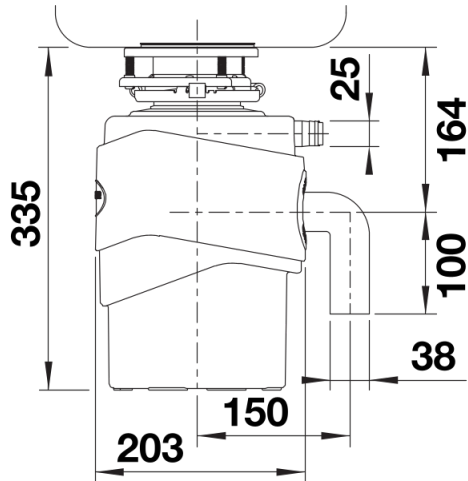

Product information sheet FWD Medium

Item no. 456439

Benefits

- Food Waste Disposer designed for average sized households
- 3 stage grinding for very fine grinding results
- Quiet operation
- Grinding components made of high-quality stainless steel
- High quality and powerful AC induction motor
- 1200ml volume grinding chamber
- Easy to install thanks to 3 bolt installation system
- Optimal interface management for BLANCO sinks and bowls

Planning information

- 3 ½" sink outlet required
- Product weight: 10,6 kg
- Non-detachable 90 cm power cord
- Reset-button on bottom of the FWD (note accessibility)

Scope of supply

- Removable easy to clean baffle
- Built-in air switch with cover in Chrome and PVD steel
- Plug and strainer to close drain
- L-pipe with dishwasher or overflow connection
- Overflow connection for BLANCO sinks

Details

Side view

auto-reverse function: No
automatic shutdown: Yes
dishwasher connection: Yes
feeding type: continuous
frequency: 50 Hz
grinding chamber capacity: 1200 ml
grinding components material: stainless steel
max. power consumption (W): 750 W
motor type: AC
mounting type: 3 bolt installation
overload protection: Yes
power plug type: G
rated current: 10 A
RPM: 1470 r/min
voltage: 230 V