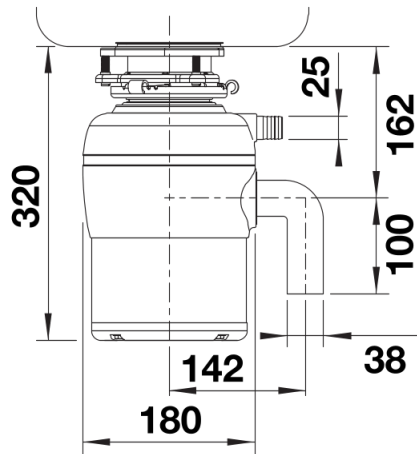

Product information sheet FWD Lite

Item no. 456438

Benefits

- Food Waste Disposer designed for small households
- 2 grinding stages for fine grinding results
- Grinding components made of high-quality stainless steel
- High quality and powerful AC induction motor
- 900ml volume of grinding chamber
- Easy to install thanks to 3 bolt installation system
- Optimal interface management for BLANCO sinks and bowls

Planning information

- 3 ½" sink outlet required
- Product weight: 7,4 kg
- Non-detachable 90 cm power cord
- Reset-button on bottom of the FWD (note accessibility)

Scope of supply

- Removable easy to clean baffle
- Built-in air switch with cover in Chrome
- Stopper to close drain
- L-pipe with dishwasher or overflow connection
- Overflow connection for BLANCO sinks

Details

Side view

auto-reverse function: Yes
automatic shutdown: Yes
dishwasher connection: Yes
feeding type: continuous
frequency: 50 Hz
grinding chamber capacity: 900 ml
grinding components material: stainless steel
max. power consumption (W): 370 W
motor type: AC
mounting type: 3 bolt installation
overload protection: Yes
power plug type: G
rated current: 10 A
RPM: 1470 r/min
voltage: 230 V